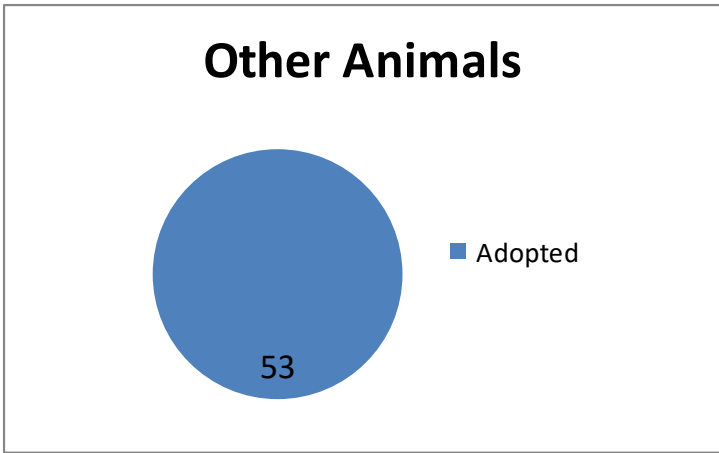

INTAKE & ADOPTIONS 2016

A total of 911 animals were brought to the Rhode Island SPCA in 2016. Of this number, 244 were humanely euthanized at their owner’s request due to old age, severe illness or aggression that endangers the safety of people or other animals.

A total of 667 animals were available for adoption. Of this number, 596 animals were placed into permanent, loving homes—an adoption rate of 89.3% percent of which we are very proud.

Aside from cats and dogs, 8 other species were brought in and are noted as “other” in the graph below. These animals included: birds, rabbits, guinea pigs, ferrets, gerbils, and chinchillas.

*Non-adoptable animals include those who die of natural causes, are dead on arrival, are deemed too aggressive to safely adopt out, or are euthanized per the RISPCA due to irreversible pain and suffering. All animals receive a basic health evaluation and are temperament tested by one of our trainers prior to being adopted.

**The average stay for a dog was 17 days.
The average stay for a cat was 23 days.**

*Reasons for euthanasia include severe illnesses or aggression that endangers the safety of people or other animals.