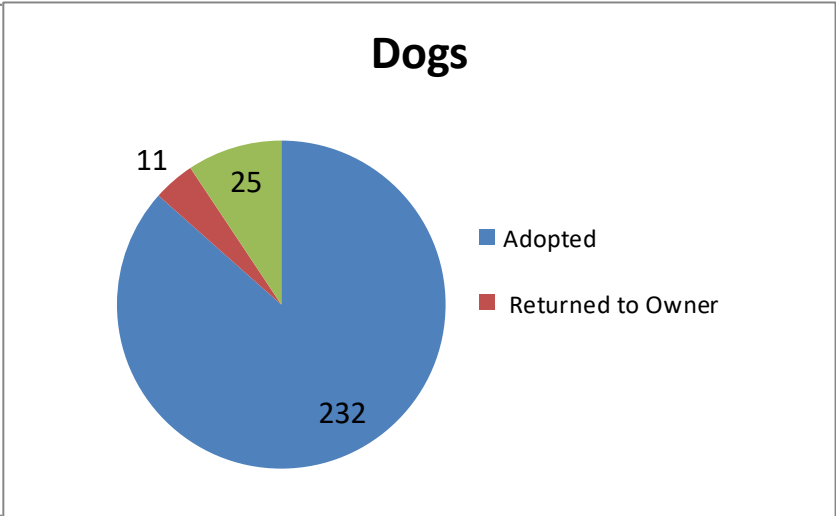

INTAKE & ADOPTIONS 2016

A total of 911 animals were brought to the Rhode Island SPCA in 2016. Of this number, 244 were humanely euthanized at their owner’s request due to old age, severe illness or aggression that endangers the safety of people or other animals.

A total of 667 animals were available for adoption. Of this number, 596 animals were placed into permanent, loving homes—an adoption rate of 89.3% percent of which we are very proud.

Aside from cats and dogs, 8 other species were brought in and are noted as “other” in the graph below. These animals included: birds, rabbits, guinea pigs, ferrets, gerbils, and chinchillas.

*Non-adoptable animals include those who die of natural causes, are dead on arrival, are deemed too aggressive to safely adopt out, or are euthanized per the RISPCA due to irreversible pain and suffering. All animals receive a basic health evaluation and are temperament tested by one of our trainers prior to being adopted.

**The average stay for a dog was 17 days.
The average stay for a cat was 23 days.**

*Reasons for euthanasia include severe illnesses or aggression that endangers the safety of people or other animals.