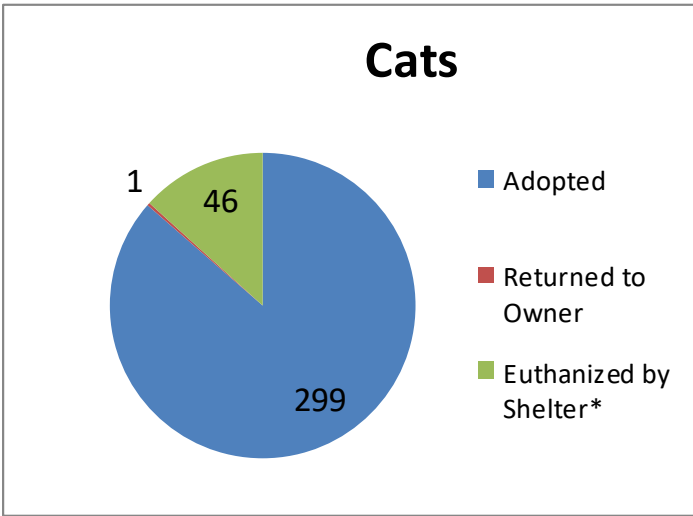

INTAKE & ADOPTIONS 2016

A total of 911 animals were brought to the Rhode Island SPCA in 2016. Of this number, 244 were humanely euthanized at their owner’s request due to old age, severe illness or aggression that endangers the safety of people or other animals.

A total of 667 animals were available for adoption. Of this number, 596 animals were placed into permanent, loving homes—an adoption rate of 89.3% percent of which we are very proud.

Aside from cats and dogs, 8 other species were brought in and are noted as “other” in the graph below. These animals included: birds, rabbits, guinea pigs, ferrets, gerbils, and chinchillas.

*Non-adoptable animals include those who die of natural causes, are dead on arrival, are deemed too aggressive to safely adopt out, or are euthanized per the RISPCA due to irreversible pain and suffering. All animals receive a basic health evaluation and are temperament tested by one of our trainers prior to being adopted.

**The average stay for a dog was 17 days.
The average stay for a cat was 23 days.**

*Reasons for euthanasia include severe illnesses or aggression that endangers the safety of people or other animals.